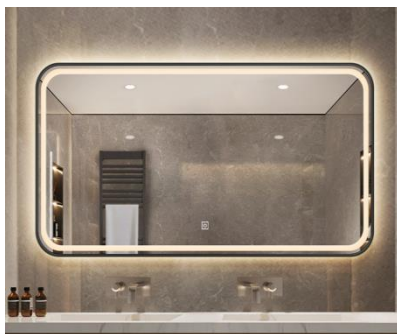

TEHNIČNI LIST

General Information

Model number	S68B
Type	Framed Led Bathroom Mirror
Product Segment	Indoor
Theme	Bath

Dimensions

Article Height(in mm)	600
Article Length(in mm)	1000
Net Weight	7.5 kilogram

Material&Color

Frame Material	Aluminum Alloy
Frame Color	Black
Glass Material	5mm silver mirror copper free

Functionality

Switch Type	Touch switch on/off
Function	Change of kelvin 3000K/4000K/6000K, defogger
Battery	No