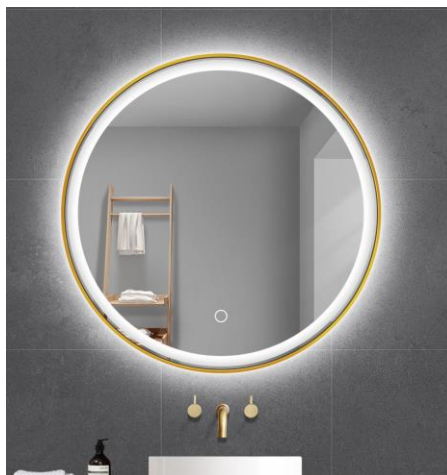

TEHNIČNI LIST

General Information

Model numer	S614A
Type	Led Bathroom Mirror
Product Segment	Indoor
Theme	Bath

Dimensions

Article Height(in mm)	700
Article Length(in mm)	700
Net Weight	6.20kilograms

Material&Colour

Frame Material	Aluminum alloy frame
Frame Colour	Gold
Glass Material	5mm silver mirror copper free

Functionality

Switch Type	Touch switch on/off
Function	Change of kelvin 3000K/4000K/6000K, defogger
Battery	No

Technical Information

Protection Degree	IP44
Mains Voltage	220V-240V, 50/60HZ
Dimmable	Yes
Max Wattage	36W

Illuminate

Socket Type	Led
Kelvin Complete	3000K,4000K,6000K
Light Colour Complete	Warm,Neutral,White