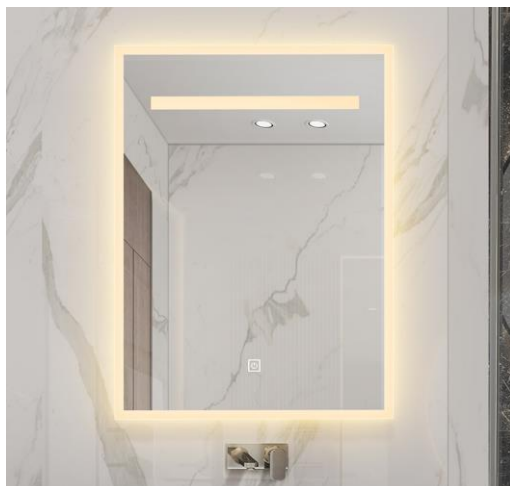

TEHNIČNI LIST

General Information

Model number	S61C
Type	Led Bathroom Mirror
Product Segment	Indoor
Theme	Bath

Dimensions

Article Height(in mm)	800
Article Length(in mm)	600
Net Weight	6.0 kilograms

Material & Color

Frame Material	Frameless
Frame Color	No
Glass Material	5mm silver mirror copper free

Functionality

Switch Type	Touch switch on/off
Function	Change of kelvin 3000K/4000K/6000K, defogger
Battery	No

Technical Information

Protection Degree	IP44
Mains Voltage	220V-240V, 50/60HZ
Dimmable	Yes
Max Wattage	36W

Illuminate

Socket Type	Led
Kelvin Complete	3000K,4000K,6000K
Light Color Complete	Warm,Neutral,White