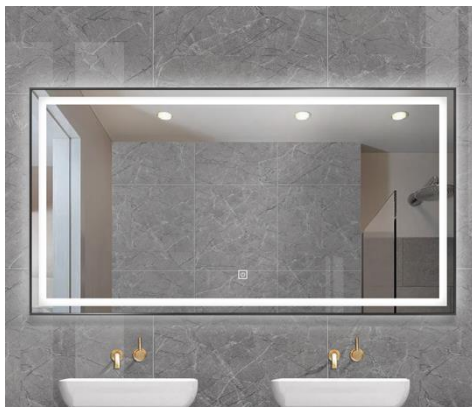

### General Information

Model number	S66B
Type	Led Bathroom Mirror
Product Segment	Indoor
Theme	Bath